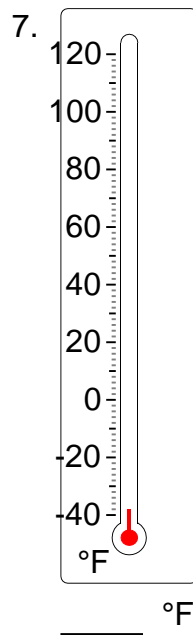

Reading a thermometer (Fahrenheit)

Grade 2 Measurement Worksheet

Write the temperature shown on each thermometer.

Reading a thermometer (Fahrenheit)

Grade 2 Measurement Worksheet

Write the temperature shown on each thermometer.

15 °F

110 °F

-3 °F

-24 °F

58 °F

65 °F

-38 °F

-2 °F