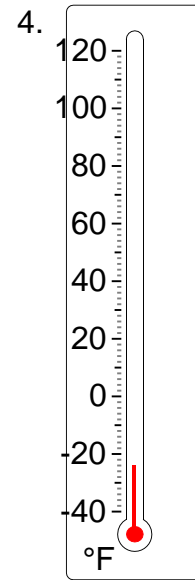

Reading a thermometer (Fahrenheit)

Grade 2 Measurement Worksheet

Write the temperature shown on each thermometer.

Reading a thermometer (Fahrenheit)

Grade 2 Measurement Worksheet

Write the temperature shown on each thermometer.

15 °F

110 °F

-3 °F

-24 °F

58 °F

65 °F

-38 °F

-2 °F