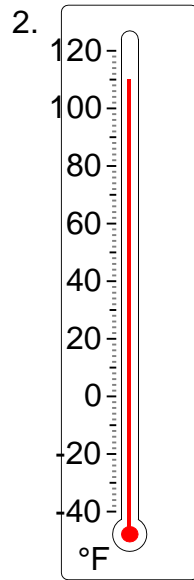

Reading a thermometer (Fahrenheit)

Grade 2 Measurement Worksheet

Write the temperature shown on each thermometer.

Reading a thermometer (Fahrenheit)

Grade 2 Measurement Worksheet

Write the temperature shown on each thermometer.

15 °F

110 °F

-3 °F

-24 °F

58 °F

65 °F

-38 °F

-2 °F