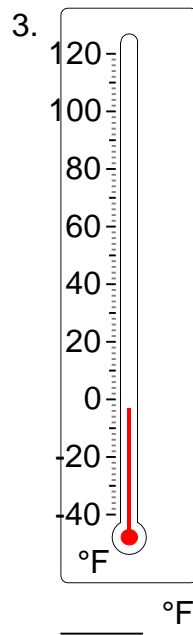

Reading a thermometer (Fahrenheit)

Grade 2 Measurement Worksheet

Write the temperature shown on each thermometer.

Reading a thermometer (Fahrenheit)

Grade 2 Measurement Worksheet

Write the temperature shown on each thermometer.

15 °F

110 °F

-3 °F

-24 °F

58 °F

65 °F

-38 °F

-2 °F