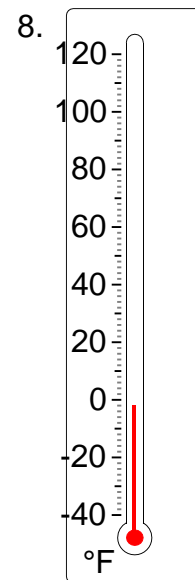

Reading a thermometer (Fahrenheit)

Grade 2 Measurement Worksheet

Write the temperature shown on each thermometer.

Reading a thermometer (Fahrenheit)

Grade 2 Measurement Worksheet

Write the temperature shown on each thermometer.

15 °F

110 °F

-3 °F

-24 °F

58 °F

65 °F

-38 °F

-2 °F