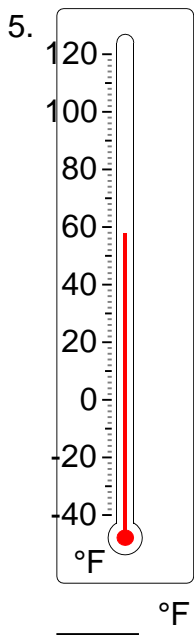

Reading a thermometer (Fahrenheit)

Grade 2 Measurement Worksheet

Write the temperature shown on each thermometer.

Reading a thermometer (Fahrenheit)

Grade 2 Measurement Worksheet

Write the temperature shown on each thermometer.

15 °F

110 °F

-3 °F

-24 °F

58 °F

65 °F

-38 °F

-2 °F