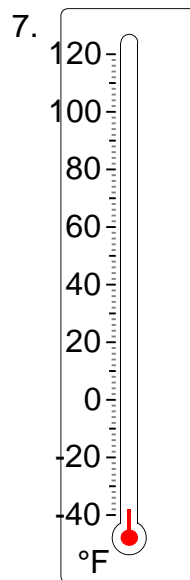

Reading a thermometer (Fahrenheit)

Grade 2 Measurement Worksheet

Write the temperature shown on each thermometer.

Reading a thermometer (Fahrenheit)

Grade 2 Measurement Worksheet

Write the temperature shown on each thermometer.

15 °F

110 °F

-3 °F

-24 °F

58 °F

65 °F

-38 °F

-2 °F