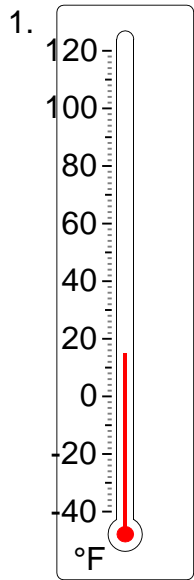

Reading a thermometer (Fahrenheit)

Grade 2 Measurement Worksheet

Write the temperature shown on each thermometer.

Reading a thermometer (Fahrenheit)

Grade 2 Measurement Worksheet

Write the temperature shown on each thermometer.

15 °F

110 °F

-3 °F

-24 °F

58 °F

65 °F

-38 °F

-2 °F