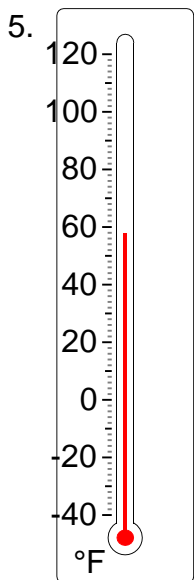

Reading a thermometer (Fahrenheit)

Grade 2 Measurement Worksheet

Write the temperature shown on each thermometer.

Reading a thermometer (Fahrenheit)

Grade 2 Measurement Worksheet

Write the temperature shown on each thermometer.

15 °F

110 °F

-3 °F

-24 °F

58 °F

65 °F

-38 °F

-2 °F