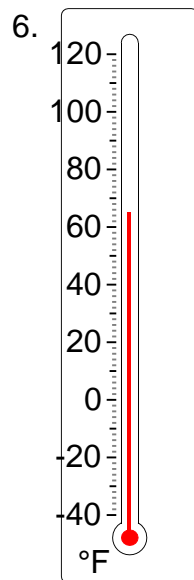

Reading a thermometer (Fahrenheit)

Grade 2 Measurement Worksheet

Write the temperature shown on each thermometer.

Reading a thermometer (Fahrenheit)

Grade 2 Measurement Worksheet

Write the temperature shown on each thermometer.

15 °F

110 °F

-3 °F

-24 °F

58 °F

65 °F

-38 °F

-2 °F