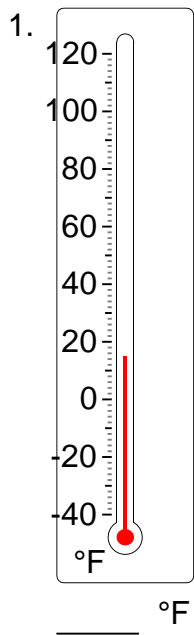

Reading a thermometer (Fahrenheit)

Grade 2 Measurement Worksheet

Write the temperature shown on each thermometer.

Reading a thermometer (Fahrenheit)

Grade 2 Measurement Worksheet

Write the temperature shown on each thermometer.

15 °F

110 °F

-3 °F

-24 °F

58 °F

65 °F

-38 °F

-2 °F