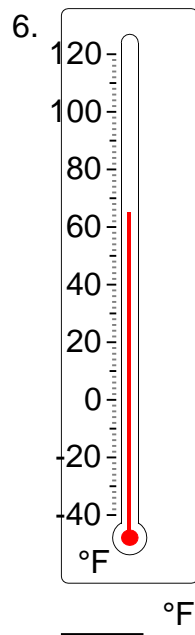

Reading a thermometer (Fahrenheit)

Grade 2 Measurement Worksheet

Write the temperature shown on each thermometer.

Reading a thermometer (Fahrenheit)

Grade 2 Measurement Worksheet

Write the temperature shown on each thermometer.

15 °F

110 °F

-3 °F

-24 °F

58 °F

65 °F

-38 °F

-2 °F