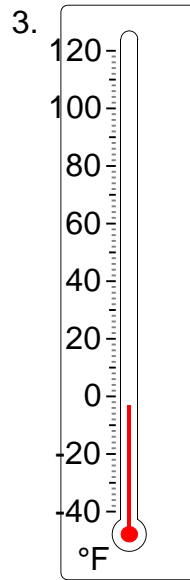

Reading a thermometer (Fahrenheit)

Grade 2 Measurement Worksheet

Write the temperature shown on each thermometer.

Reading a thermometer (Fahrenheit)

Grade 2 Measurement Worksheet

Write the temperature shown on each thermometer.

15 °F

110 °F

-3 °F

-24 °F

58 °F

65 °F

-38 °F

-2 °F