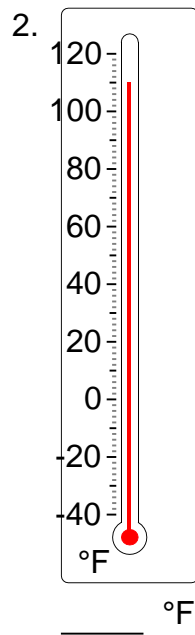

Reading a thermometer (Fahrenheit)

Grade 2 Measurement Worksheet

Write the temperature shown on each thermometer.

Reading a thermometer (Fahrenheit)

Grade 2 Measurement Worksheet

Write the temperature shown on each thermometer.

15 °F

110 °F

-3 °F

-24 °F

58 °F

65 °F

-38 °F

-2 °F