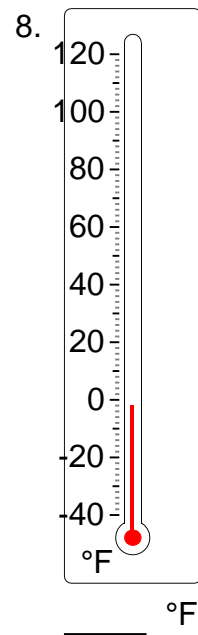

Reading a thermometer (Fahrenheit)

Grade 2 Measurement Worksheet

Write the temperature shown on each thermometer.

Reading a thermometer (Fahrenheit)

Grade 2 Measurement Worksheet

Write the temperature shown on each thermometer.

15 °F

110 °F

-3 °F

-24 °F

58 °F

65 °F

-38 °F

-2 °F