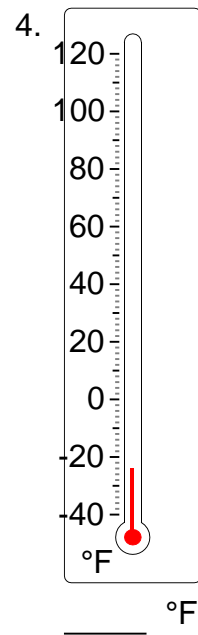

Reading a thermometer (Fahrenheit)

Grade 2 Measurement Worksheet

Write the temperature shown on each thermometer.

Reading a thermometer (Fahrenheit)

Grade 2 Measurement Worksheet

Write the temperature shown on each thermometer.

15 °F

110 °F

-3 °F

-24 °F

58 °F

65 °F

-38 °F

-2 °F